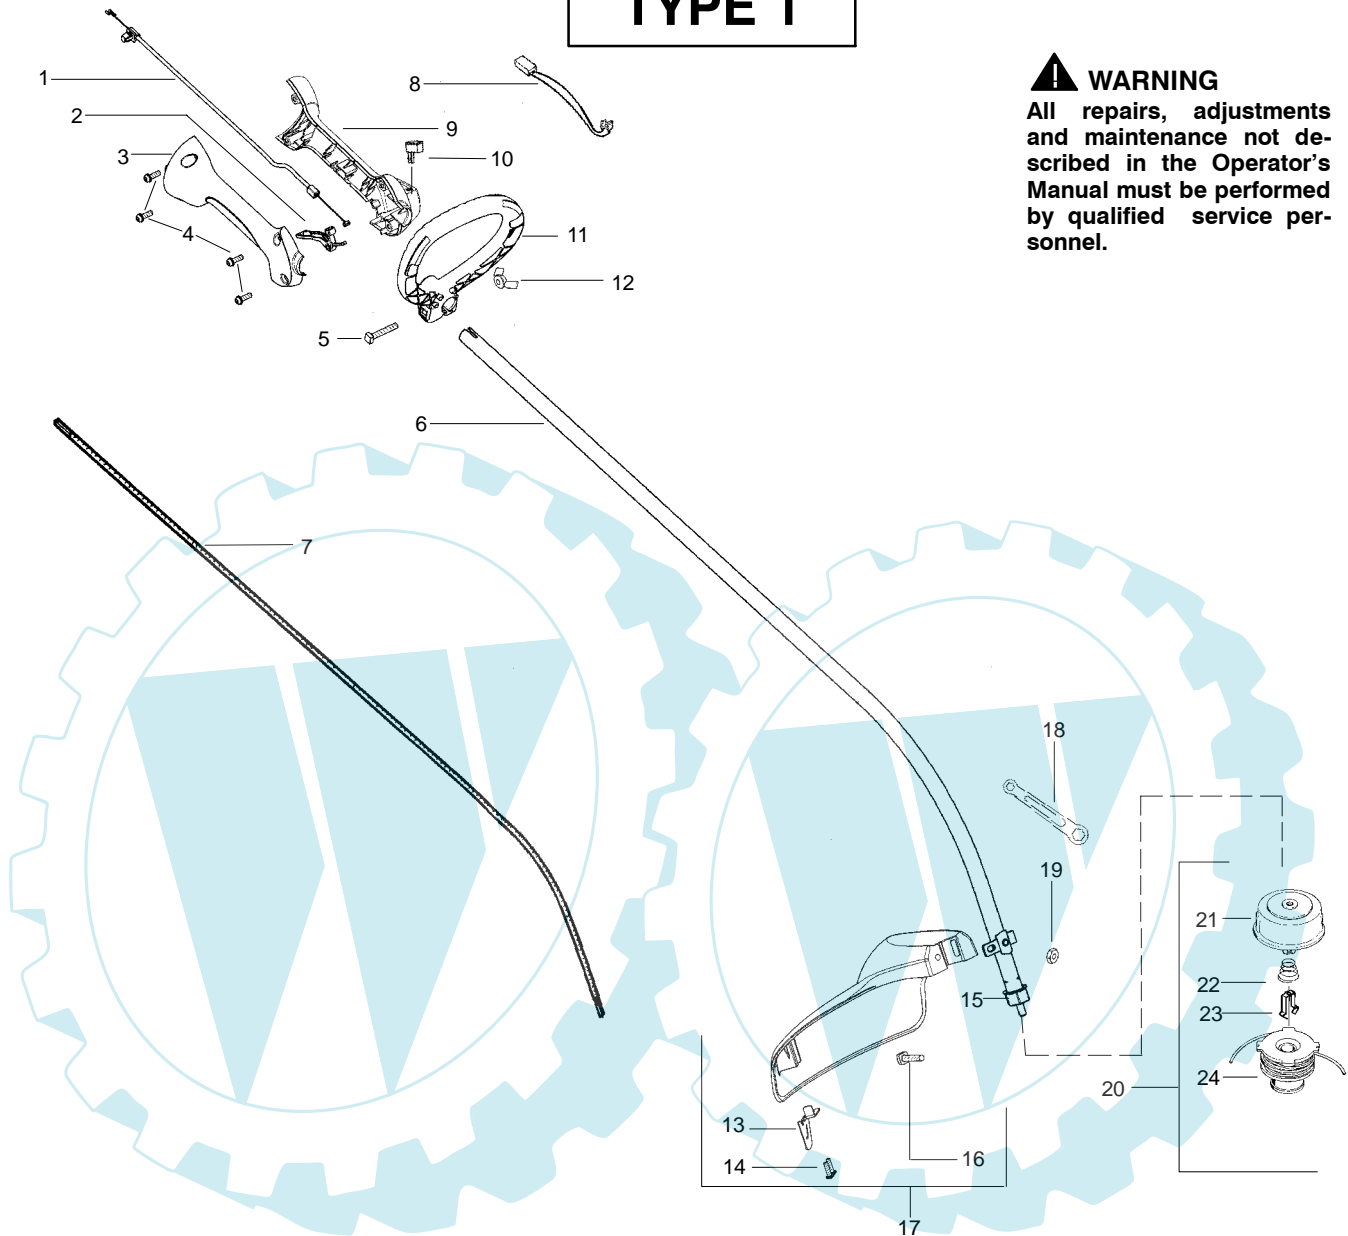

TYPE 1

**⚠ WARNING**  
All repairs, adjustments and maintenance not described in the Operator's Manual must be performed by qualified service personnel.

Ref.	Part No.	Description	Ref.	Part No.	Description
1.	530057991	Assy - Throttle Cable	18.	530056401	Wrench
2.	530049107	Trigger	19.	530015197	Nut
3.	530057582	Throttle Hsg. (Right)	20.	530095846	Assy - TNG VI Cutting Head (Incl. 21 - 24)
4.	530015880	Screw - Throttle Hsg.	21.	530095776	Assy - Hub
5.	530015821	Bolt - Handle	22.	530053241	Spring - Compression
6.	530071961	Assy - Drive Shaft Hsg.	23.	530401957	Clip - Retainer - Head
7.	530095242	Shaft - Flex	24.	530095845	Assy - Spool w/Line
8.	530054183	Assy - Wire			Not Shown
9.	530059952	Throttle Hsg. (Left)			Operator Manual
10.	530069572	Kit - Switch			Scan
11.	530057587	Handle - Assist			Euro
12.	530016152	Wingnut			Euro III
13.	530052287	Line Limiter			Euro IV
14.	530015966	Screw - Line Limiter			Turkish
15.	530095563	Dust Cup			Decal - Shaft Warning
16.	530015820	Bolt			
17.	530071972	Kit - Shield Assy (Incl. 13,14,16,18,19)			