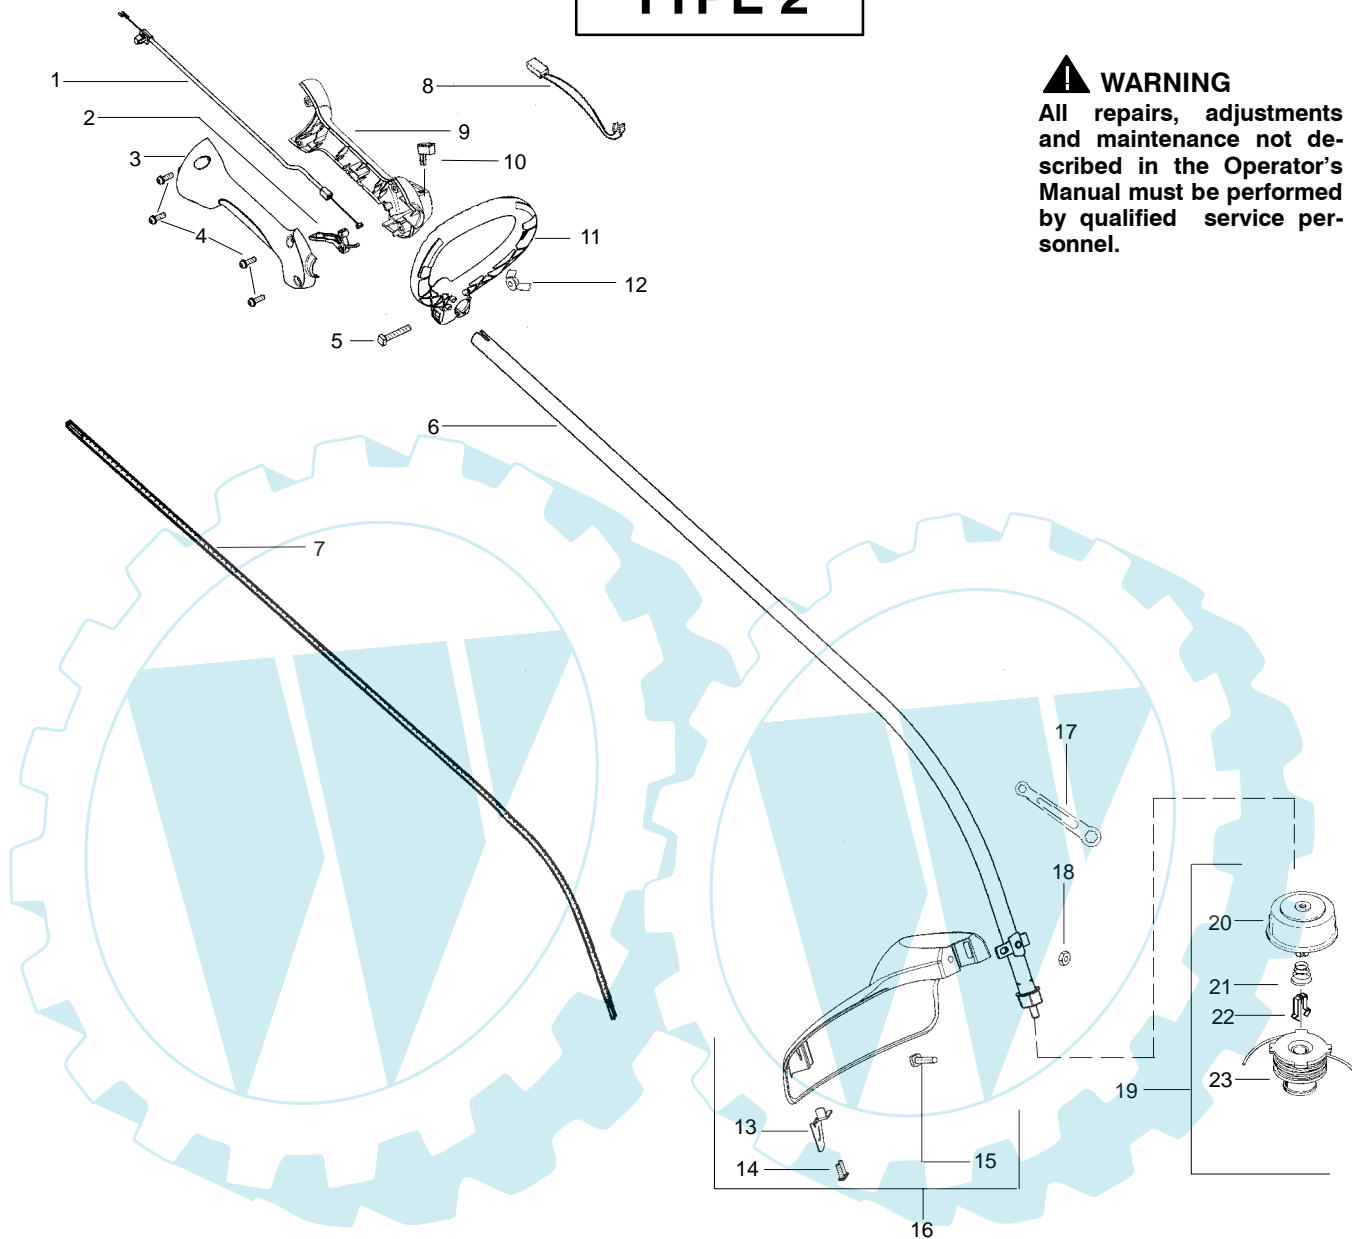

PARTS LIST NO. 530165478		McCULLOCH. PARTS LIST	MODEL(s) Trim Mac SL	
DATE 3/14/05	Replaces 12/30/04 - 530165478-01		NOTE: Illustration may differ from actual model due to design changes	PAGE NO. 2

TYPE 2

⚠ WARNING
All repairs, adjustments and maintenance not described in the Operator's Manual must be performed by qualified service personnel.

Ref.	Part No.	Description	Ref.	Part No.	Description
1.	530057991	Assy - Throttle Cable	17.	530056401	Wrench
2.	530049107	Trigger	18.	530015197	Nut
3.	530057582	Throttle Hsg. (Right)	19.	530095846	Assy - TNG VI Cutting Head (Incl. 20,21,22,23)
4.	530015880	Screw - Throttle Hsg.	20.	530095776	Assy - Hub
5.	530015821	Bolt - Handle	21.	530053241	Spring - Compression
6. ✓	530071985-01	Assy - Drive Shaft Hsg.	22.	530401957	Clip - Retainer - Head
7. ✓	530096275	Shaft - Flex	23.	530095845	Assy - Spool w/Line
8.	530054183	Assy - Wire			Not Shown
9.	530059952	Throttle Hsg. (Left)	---		Operator Manual
10.	530069572	Kit - Switch	530166151		Scan
11. ✓	530058580	Assy - Handle (Incl. 5,12)	530166152		Euro
12.	530016152	Wingnut	530166153		Euro III
13.	530052287	Line Limiter	530166154		Euro IV
14.	530015966	Screw - Line Limiter	530166155		Turkish
15.	530015820	Bolt	530150312		Decal - Shaft Warning
16.	530071972	Kit - Shield Assy (Incl. 13,14,15,17,18)			

✓ = NEW PART NUMBER FOR THIS IPL   * = REFER TO THE SERVICE REFERENCE INDICATED FOR MORE INFORMATION. (LOCATED AT END OF IPL)