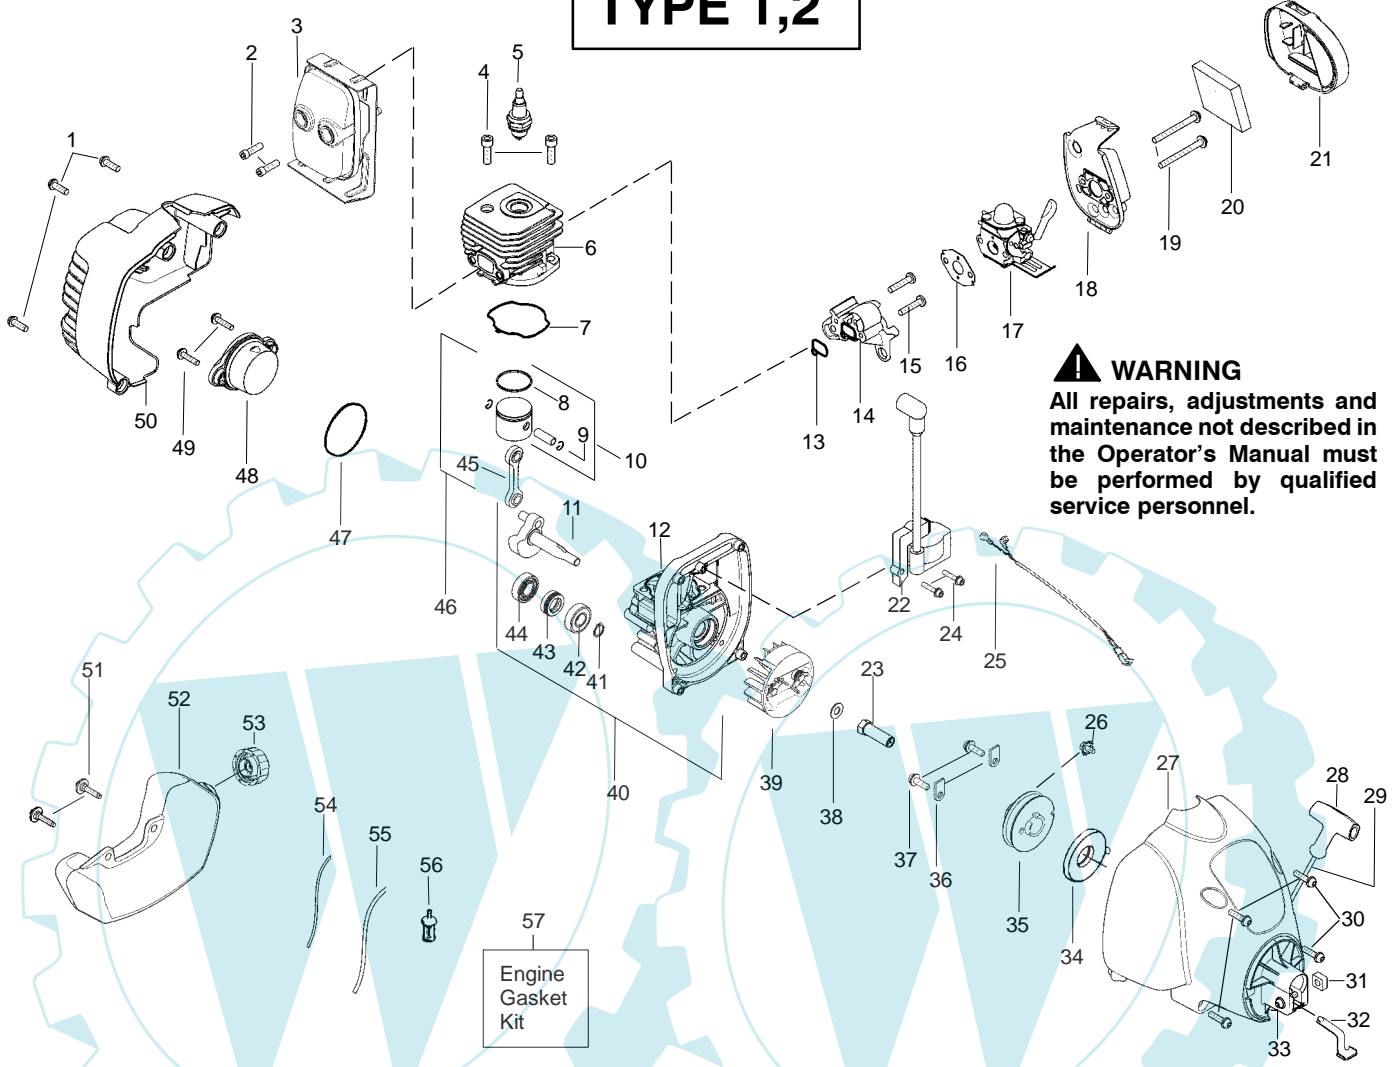

PARTS LIST NO. 530165478		McCULLOCH. PARTS LIST	MODEL(s) Trim Mac SL	
DATE 3/14/05	Replaces 12/30/04 - 530165478-01		NOTE: Illustration may differ from actual model due to design changes	PAGE NO. 3

TYPE 1,2

WARNING
All repairs, adjustments and maintenance not described in the Operator's Manual must be performed by qualified service personnel.

Ref.	Part No.	Description	Ref.	Part No.	Description	Ref.	Part No.	Description
1.	530015880	Screw	21.	530057584	Cover-Air Box	45.	530069945	Assy-Connecting Rod
2.	530058982	Bolt-Muffler	22. ✓	545024901	Ignition Module	46.	530071785	Kit-Piston/Rod Assy
3.	530059825	Assy-Muffler/Shield (Incl. 2)	23.	530038604	Coupling-Drive			(Incl. 10 & 45)
4.	530015953	Screw-Cylinder	24.	530016357	Screw	47.	530071750	O-Ring-C'case (kit)
5.	952030249	Spark Plug (RCJ 6Y)	25.	530049018	Assy-Wire Harness	48.	530057954	Assy-Plug (incl.47)
6.	530012541	Cylinder	26.	530016392	Screw	49.	530016386	Screw
7.	530071750	Seal-Cylinder (kit)	27.	545010601	Assy.-Fan Hsg	50. ✓	545011001	Shroud-Rear
8.	530055120	Piston Ring	28.	530027569	Handle-Starter	51.	530016431	Retainer-Tank
9.	530015162	Retainer-Piston Pin	29.	530071767	Kit - Rope	52.	530058712	Assy-Fuel Tank (incl.
10.	530071833	Kit - Piston (Incl. 8, 9)	30.	530015810	Screw			filter, lines & fuel cap)
11.	530057829	Assy-Crankshaft	31.	530016124	Nut	53.	530014347	Assy-Fuel Cap
12.	530012582	Assy-Crankcase (Incl. 42-44)	32.	530057588	Clip-Spring	54.	530069247	Kit-Fuel Line (Small)
13.	530071750	Seal-Cyl/Carb.(kit)	33.	530016430	Screw	55.	530069216	Kit-Fuel Line (Large)
14.	530057547	Adapter-Carb.	34.	530042085	Spring-Starter	56.	530095646	Assy-Fuel Pickup
15.	530016309	Screw	35.	530071786	Kit-Pulley-Starter	57.	530071750	Kit-Engine Gasket
16.	530071750	Gasket-Carb. (kit)	36.	530027523	Retainer-Pulley			(Incl. 7,13,16,47)
17.	530071822	Kit-Carb.(C1U-W24)	37.	530015775	Screw			
(Note: Repair kits are not available for this carburetor)			38.	530015828	Washer-Flat			
18.	530059267	Air Box	39. ✓	545005101	Assy-Flywheel			
19.	530016429	Screw	40.	530071768	Assy-C'case/C'shaft (Incl. 11,12,41)			
20.	530057781	Foam-Air Filter	41.	530015941	Retain. Ring-C'shaft			
			42.	530055728	Outer Bearing			
			43.	530019264	Seal			
			44.	530032125	Inner Bearing			

✓ = NEW PART NUMBER FOR THIS IPL   * = REFER TO THE SERVICE REFERENCE INDICATED FOR MORE INFORMATION. (LOCATED AT END OF IPL)